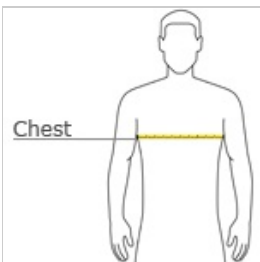

Young Mens Gravel 50/50 Notch Crew Tee DT1400

An exceptionally soft tee that's ready for the road of life.

- 3.8-ounce, 50/50 ring spun combed cotton/poly
- 30 singles

Gravel fabric infuses each garment with unique character. Please allow for slight color variations.

CARE INSTRUCTIONS

Machine wash cold. Tumble dry low. Cool iron if necessary. Non-chlorine bleach.

front

back

HOW TO MEASURE

CHEST

With arms down at sides, measure around the upper body, under arms and over the fullest part of the chest.

SIZE CHART

	XS	S	M	L	XL	2XL	3XL	4XL
Chest	32-34	35-36	37-39	40-42	43-45	46-48	49-51	52-54

COLOR INFORMATION

Charcoal Gravel
PMS HEATHERED

Green Gravel
PMS HEATHERED

Purple Gravel
PMS HEATHERED

Red Gravel
PMS HEATHERED